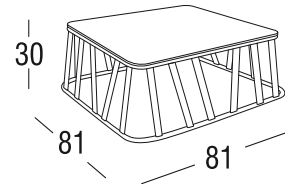

Design: Plazzogna - Papparotto  
Product: Coffee table  
Sizes: **cm 81x81x30h (32"x32"x12"h)**

### FEATURES

**Frame:** Aluminum  
Polyester powder coating (Akzo Nobel)  
**Top:** HPL (high pressure laminate)  
**Glides:** Nylon PA6  
**Finishings:** White, Coffee

Net weight unit  14  
Gross weight  17  
Unit per package 1  
Package sizes  cm 85x85x36h  
Package volume m<sup>3</sup> 0,26